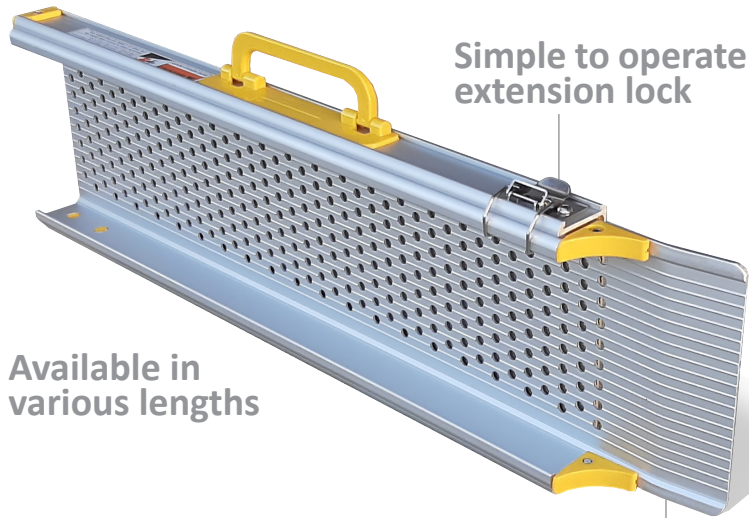

SUPPLIED IN PAIRS!

Available in  
various lengths

Underside of ramp  
end is covered with  
a non-slip grip

Portable, lightweight  
and easy to carry

# TELESCOPIC RAMPS

RAM74T | RAM76T | RAM78T | RAM80T

## FEATURES

- Ramp can be set at any length within range
- Simple to operate extension lock
- Portable, lightweight and easy to carry
- Strong aluminium construction
- Raised non slip surface
- Safety edges to prevent rolling off
- Carry handle
- Slides in for transit and storage

### RAM 74T TELESCOPIC RAMP (pair)

Overall: **700 - 1200mm (L) x 190mm (W)**

Weight: **4kg each**

Max. weight capacity: **270kg**