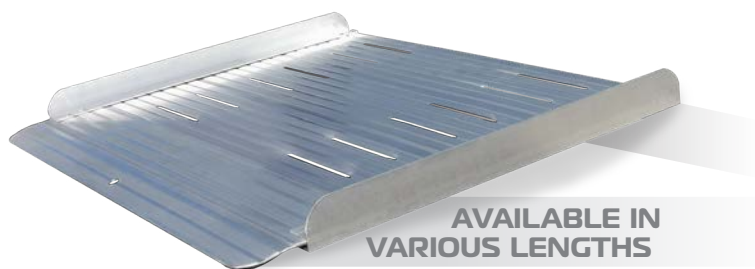

PORTABLE & LIGHTWEIGHT!

AVAILABLE IN
VARIOUS LENGTHS

UNDERSIDE OF RAMP
END IS COVERED WITH
A NON-SLIP GRIP

HIGH LEVEL OF
FUNCTIONALITY
& RELIABILITY

REDGUM brand strives to provide the highest quality products possible that are subject to change without notice.

ONE PIECE RAMPS

RAM32 | RAM33 | RAM34

FEATURES

- Portable, lightweight and easy to carry
- Strong aluminium construction
- Raised non slip surface
- Safety edges to prevent rolling off
- Drainage slots

SPECIFICATIONS

All dimensions shown are nominal and at lowest setting

RAM32 ONE PIECE RAMP

Overall: **600mm (L) x 725mm (W)**

Weight: **4.1kg**

Max. weight capacity: **270kg**

RAM33 ONE PIECE RAMP

Overall: **900mm (L) x 725mm (W)**

Weight: **6.5kg**

Max. weight capacity: **270kg**

RAM34 ONE PIECE RAMP

Overall: **1200mm (L) x 725mm (W)**

Weight: **9.3kg each**

Max. weight capacity: **270kg**

Please contact **REDGUM Brand** if you require further information on this product.