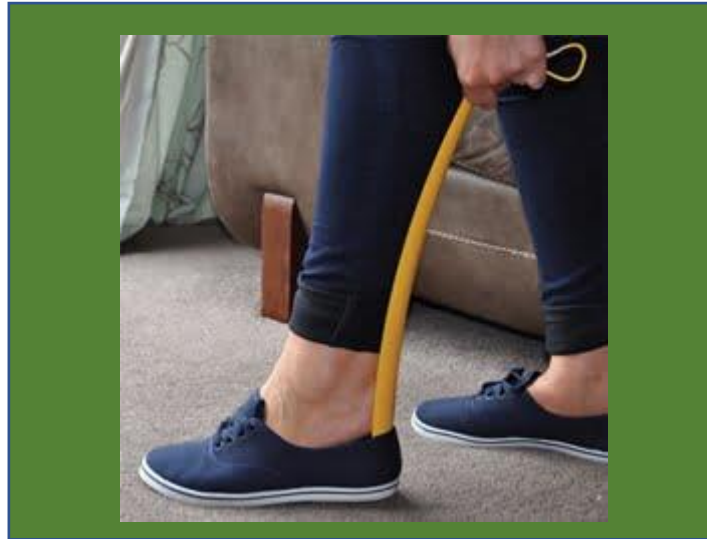

Plastic Shoe Horn

The Homecraft Plastic Shoehorn is inexpensive and the long handle provides excellent reach. It also has a hanging loop attached to the handle for convenience.

Specifications

- Length 430mm
- Weight 37g