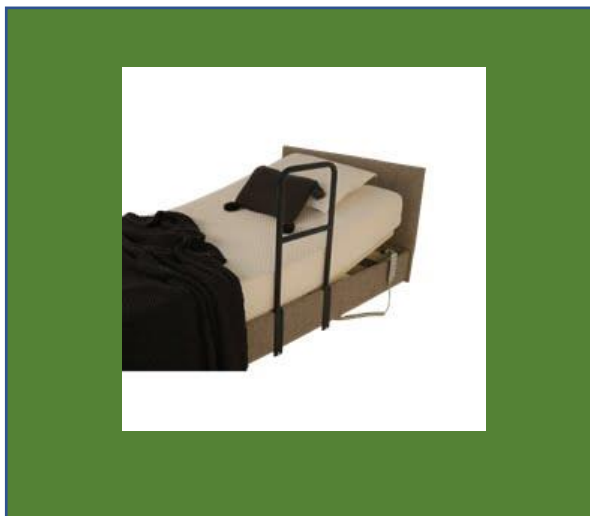

High Side Rail

The side grab rail offers the user assistance with getting in and out of bed. Charcoal in colour and easily slides on to side of the bed and bolts on.

Specifications:

- Height from top of base to the top of rail – 61cm
- Width – 35cm