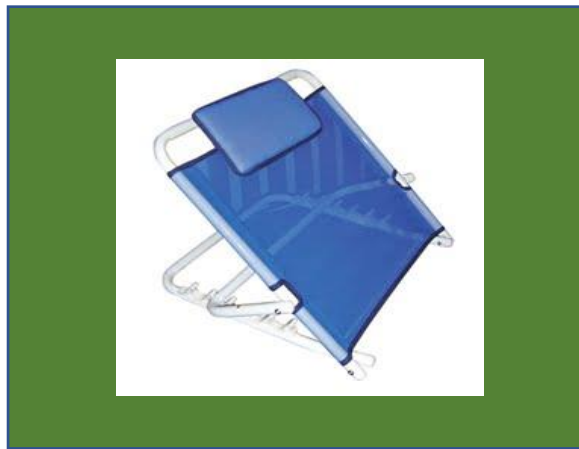

Adjustable Back Rest

- Multi-angled pillow support
- Provides assistance and support in bed
- Wide aluminium frame fitted with strong breathable nylon back
- Angle can be adjusted via a simple ratchet mechanism

Specifications:

- Back Height: 495mm
- Frame Width: 700mm
- Frame Depth: 490mm

Lithgow Mobility
25 Main Street
Lithgow NSW 2790
02 6352 2752 / 0428 090 993

Bathurst Mobility
112 Keppel Street
Bathurst NSW 2795
02 6332 2370 / 0484 113 223